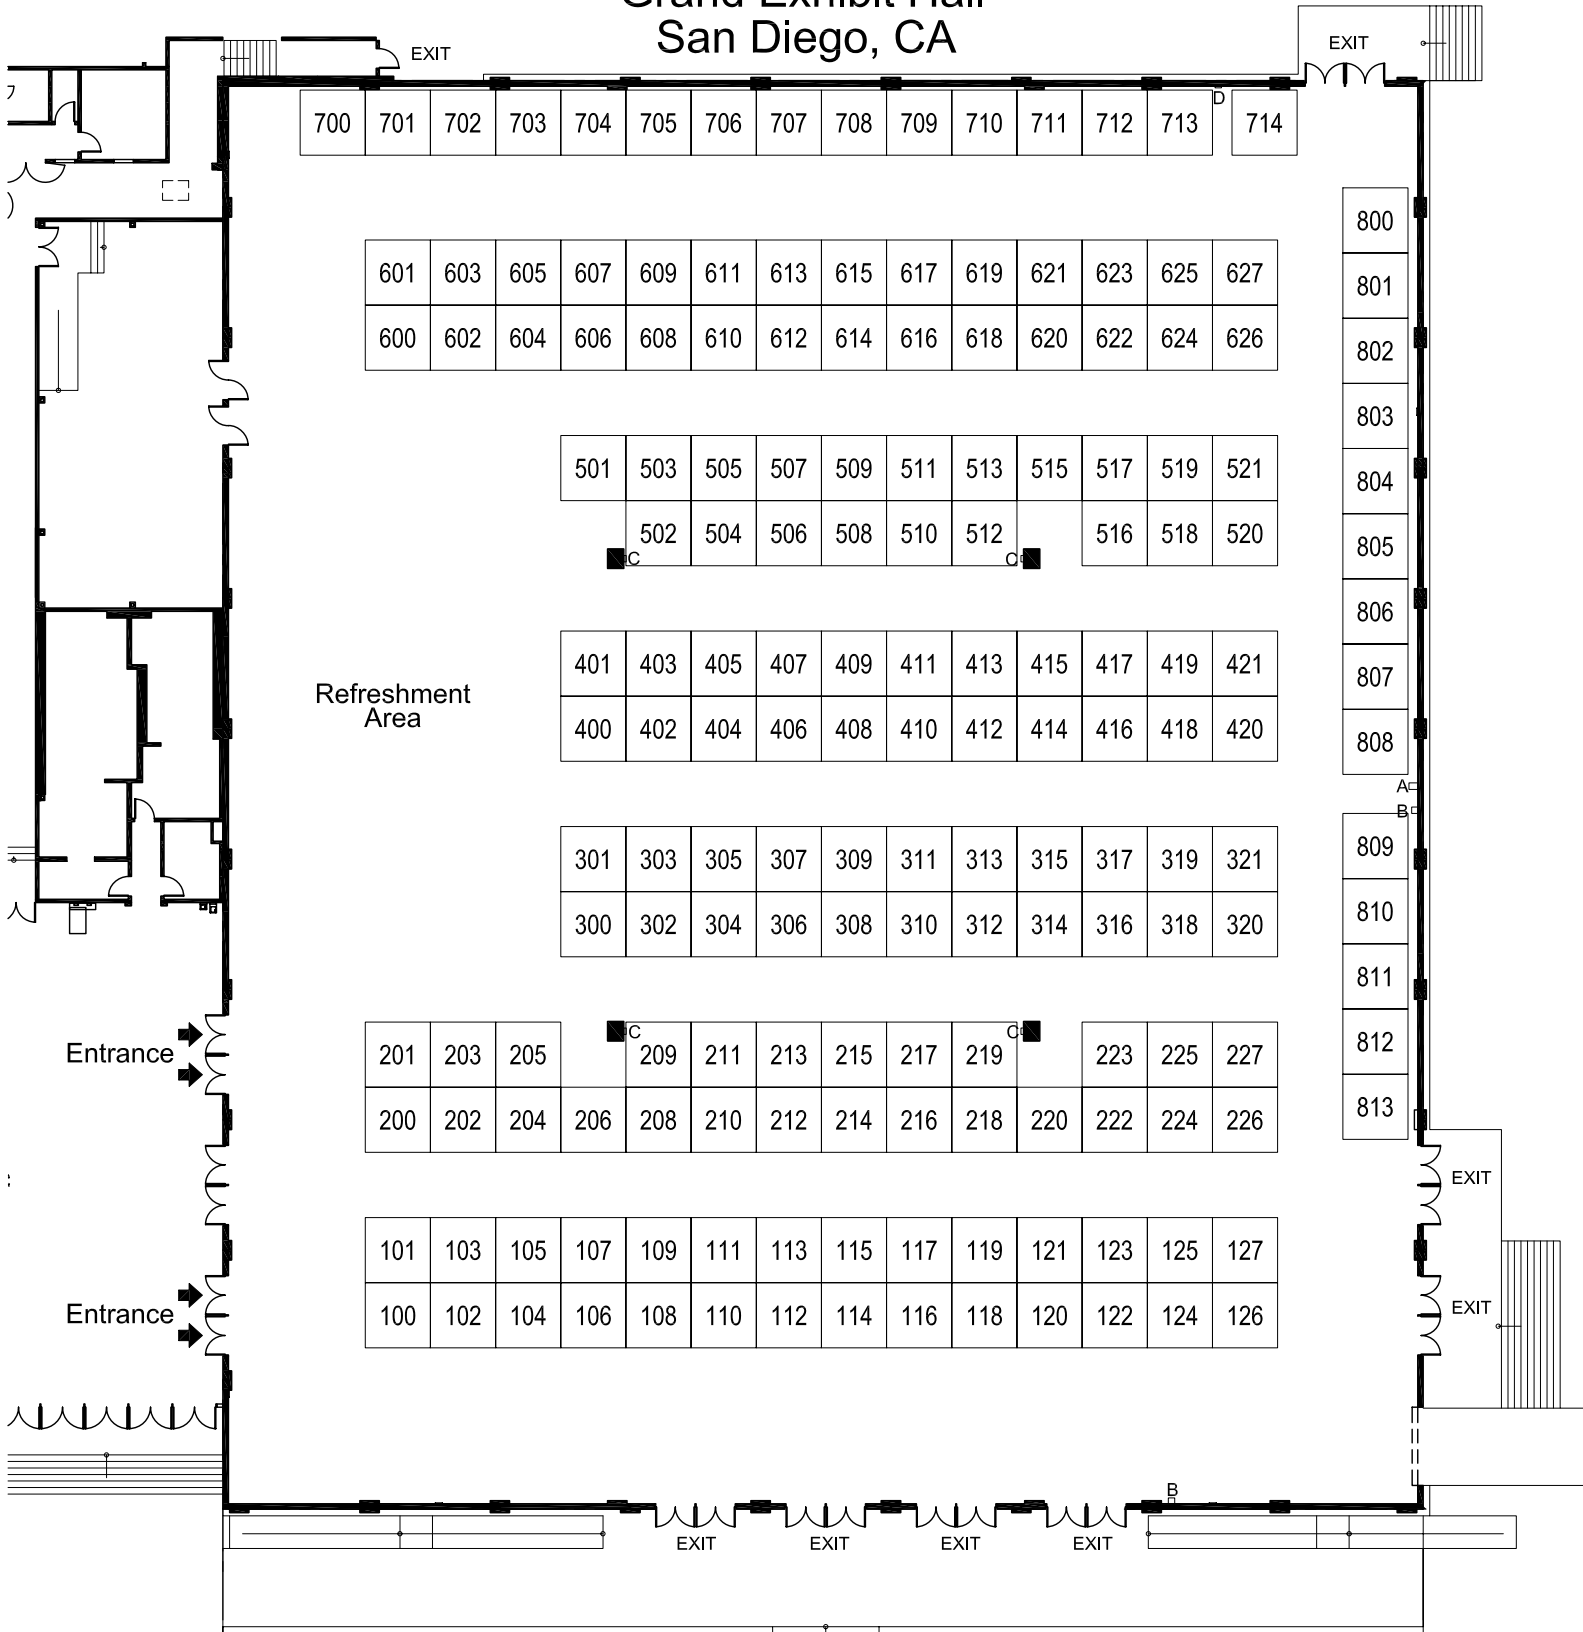

48th Annual SAFE Symposium

November 8-10, 2010

Town & Country Resort & Convention Center Grand Exhibit Hall San Diego, CA

Inventory as of 07/21/2009

Dimension	Size	Qty	SqFt
10'x10'	100	175	17,500
Totals:		175	17,500