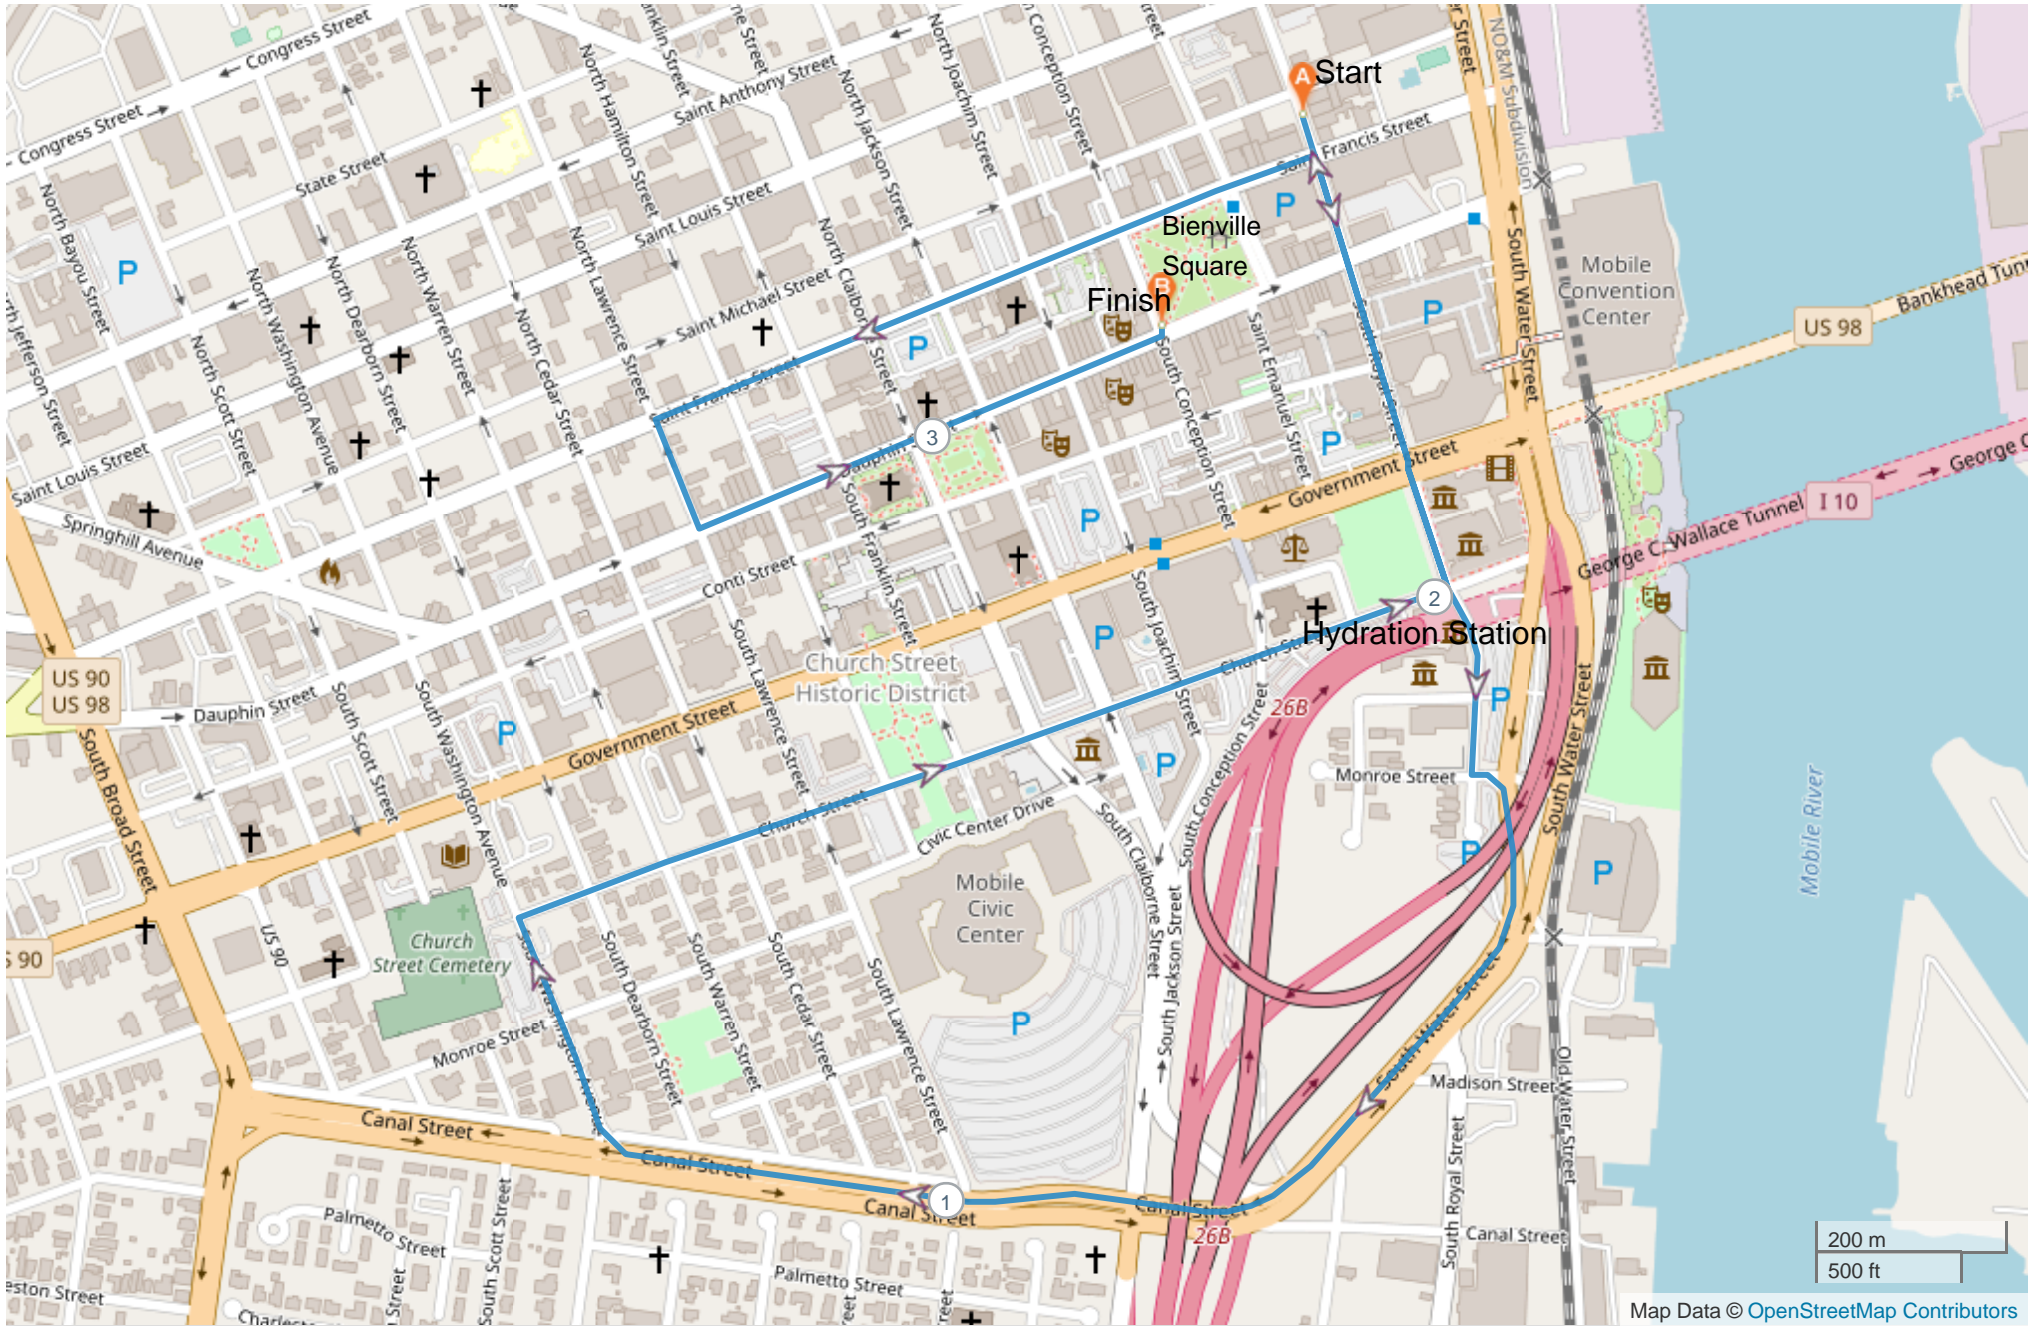

SAFE 5k Runner 2022 BIENVILLE SQUARE 5K ROUTE

ROUTE DIRECTIONS

No	Miles	Turn	Directions
1	0.000		Start near 51-99 N Royal St, Mobile, AL 36602, USA
2	0.000		Head south on N Royal St toward St Francis St
3	0.440	←	Turn left onto Monroe St
4	0.450	↗	Slight right
5	0.460	↗	Head southeast toward Water St
6	0.468	↗	Slight right onto Water St
7	0.801		Continue onto Canal St
8	1.227	↗	Turn right onto S Washington Ave
9	1.230		Head north on S Washington Ave toward Monroe St
10	1.376	→	Head east on Church St toward S Dearborn St
11	2.002	←	Head east on Church St toward S Royal St
12	2.011	←	Turn left onto S Royal St
13	2.304	←	Head south on N Royal St toward St Francis St
14	2.306	→	Turn right onto St Francis St
15	2.764	←	Head south on N Lawrence St toward Dauphin St
16	2.840	←	Turn left onto Dauphin St
17	2.975		Head northeast on Dauphin St toward S Claiborne St
18	3.162		Turn left onto N Conception St
19	3.168		FINISH

Hydration station at mile marker 2.

Public restrooms at the Bienville Square gazebo.

Awards reception will be in Bienville Square near the finish (corner of Conception Street & Dauphin Street).